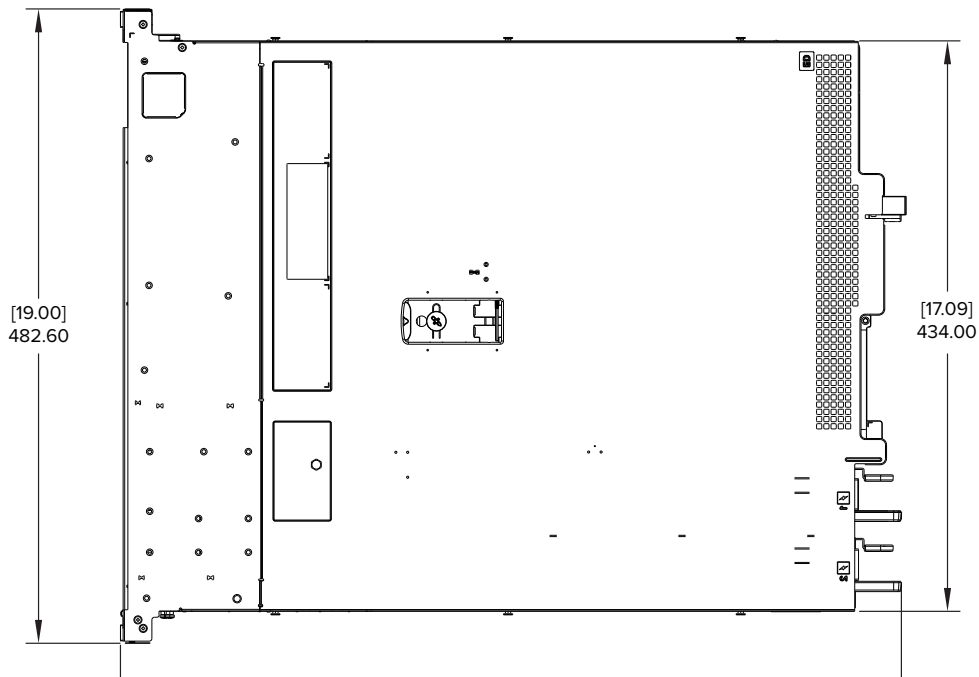

NVR4-VAL

[X.X]	INCHES
X	MM