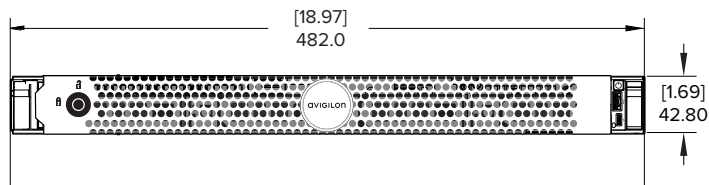

Outline Dimensions

NVR4X-PRM

(NVR4X-PRM-192TB/217TB)

[X.X]	INCHES
X	MM

Outline Dimensions

NVR4X-PRM and NVR4X-STD

(NVR4X-PRM-64TB/96TB/128TB/157TB)

[X.X]	INCHES
X	MM

NVR4-VAL

[X.X]	INCHES
X	MM

Ordering Information

NVR4X-PRM

NVR4X-PRM-64TB	64 TB (72 TB Raw) NVR4X Premium with Microsoft Windows Server 2016 and Avigilon Control Center
NVR4X-PRM-96TB	96 TB (112 TB Raw) NVR4X Premium with Microsoft Windows Server 2016 and Avigilon Control Center
NVR4X-PRM-128TB	128 TB (144 TB Raw) NVR4X Premium with Microsoft Windows Server 2016 and Avigilon Control Center
NVR4X-PRM-157TB	157 TB (180 TB Raw) NVR4X Premium with Microsoft Windows Server 2016 and Avigilon Control Center
NVR4X-PRM-192TB	192 TB (252 TB Raw) NVR4X Premium with Microsoft Windows Server 2016 and Avigilon Control Center
NVR4X-PRM-217TB	217 TB (288 TB Raw) NVR4X Premium with Microsoft Windows Server 2016 and Avigilon Control Center