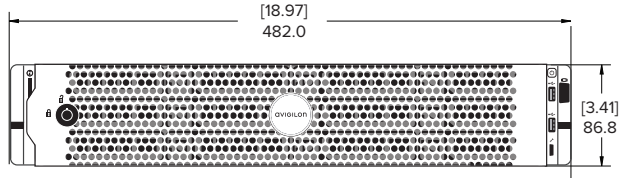

Outline Dimensions

NVR4X-PRM

(NVR4X-PRM-192TB/217TB)

[X.X]	INCHES
X	MM

Outline Dimensions

NVR4X-PRM and NVR4X-STD

(NVR4X-PRM-64TB/96TB/128TB/157TB)

[X.X]	INCHES
X	MM

NVR4-VAL

[X.X]	INCHES
X	MM

Ordering Information

NVR4X-PRM

NVR4X-PRM-64TB	64 TB (72 TB Raw) NVR4X Premium with Microsoft Windows Server 2016 and Avigilon Control Center
NVR4X-PRM-96TB	96 TB (112 TB Raw) NVR4X Premium with Microsoft Windows Server 2016 and Avigilon Control Center
NVR4X-PRM-128TB	128 TB (144 TB Raw) NVR4X Premium with Microsoft Windows Server 2016 and Avigilon Control Center
NVR4X-PRM-157TB	157 TB (180 TB Raw) NVR4X Premium with Microsoft Windows Server 2016 and Avigilon Control Center
NVR4X-PRM-192TB	192 TB (252 TB Raw) NVR4X Premium with Microsoft Windows Server 2016 and Avigilon Control Center
NVR4X-PRM-217TB	217 TB (288 TB Raw) NVR4X Premium with Microsoft Windows Server 2016 and Avigilon Control Center